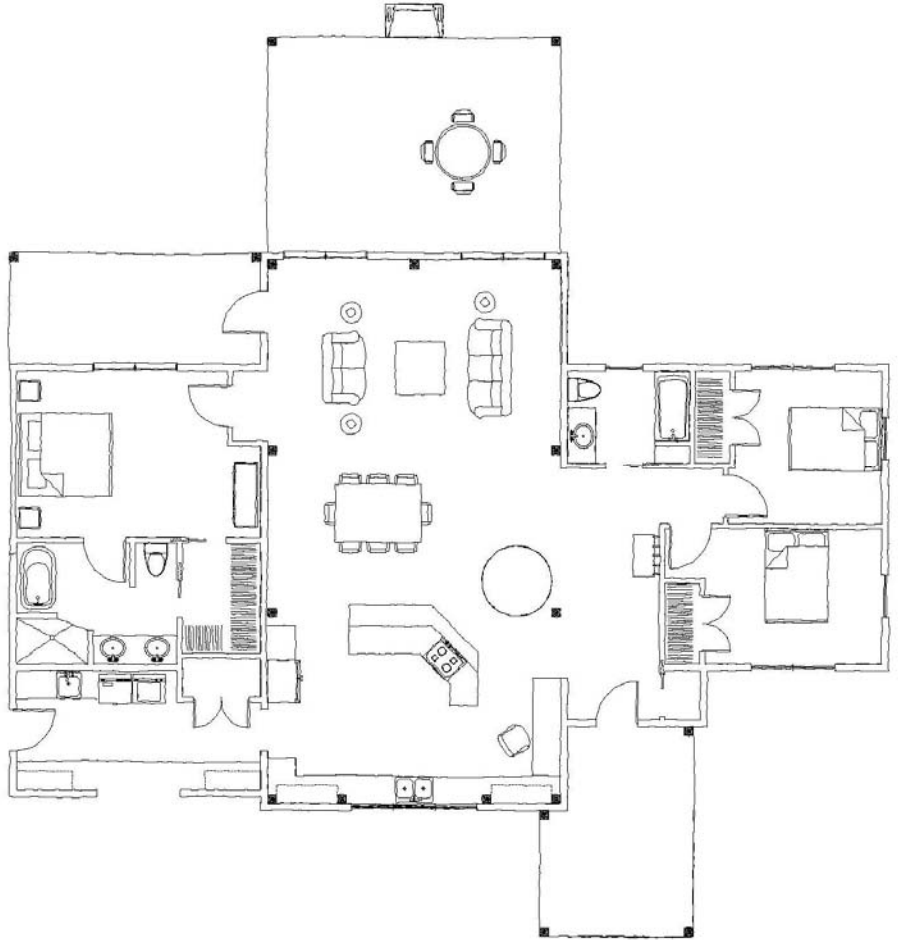

P.O. Box 133, Mountain Rest, SC 29664, 864-638-7731, info@whetstonedesigns.com

The Fall Creek Cabin

P.O. Box 133, Mountain Rest, SC 29664, 864-638-7731, info@whetstonedesigns.com

Main Floor

Upper Floor

Heated Square Feet	2038 sqft
Covered Decks	642 sqft
Total	2680 sqft