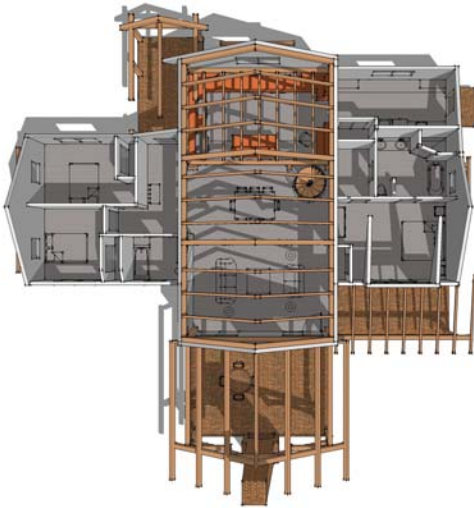

P.O. Box 133, Mountain Rest, SC 29664, 864-638-7731, info@whetstonedesigns.com

The Fall Creek Cabin

P.O. Box 133, Mountain Rest, SC 29664, 864-638-7731, info@whetstonedesigns.com

Main Floor

Upper Floor

Heated Square Feet	2038 sqft
Covered Decks	642 sqft
Total	2680 sqft